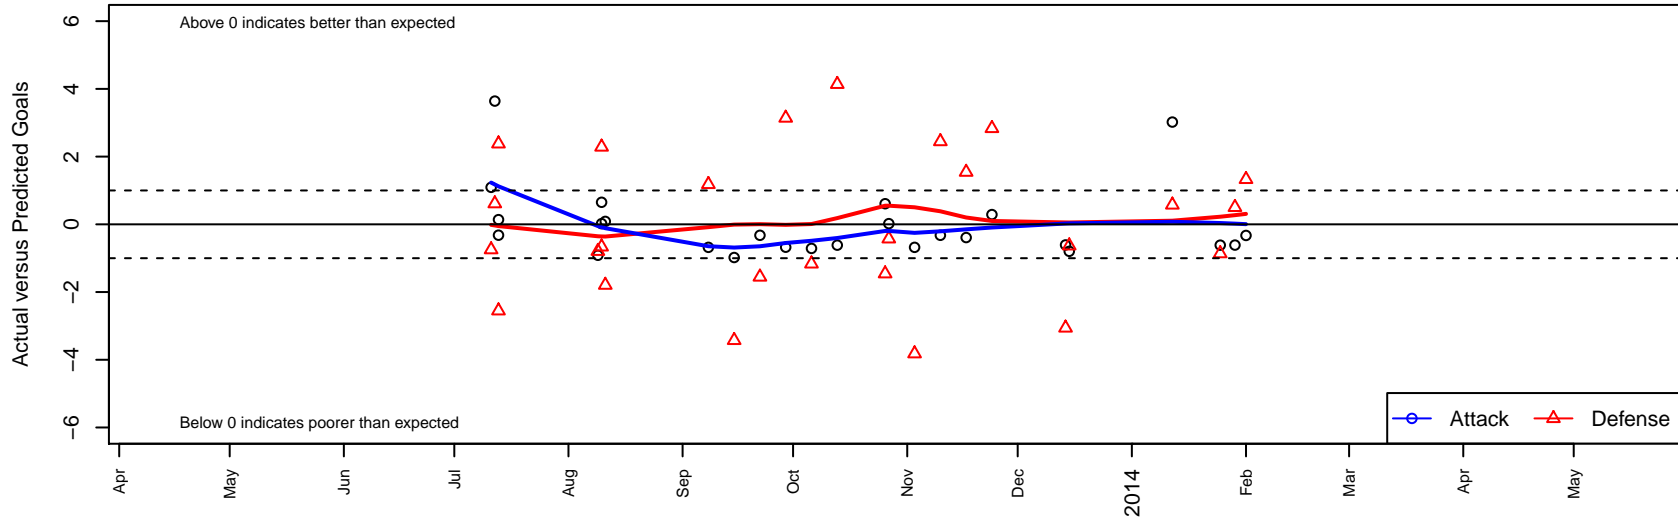

FWFC White B97

Federal Way FC
 Federal Way, WA
 B97 total strength=1173
 attack=5.16 defense=2.57
 fall league = RCL B97 Div 3
 alt names used:
 FWFC White B97
 FWFC B97 White
 FEDERAL WAY FWFC 97 WHITE (WA)
 FWFC B97 White (B)

Venues played:
 Kent Cornucopia Cup BU16 Gold U16
 Blast Off BU16 A
 RCL B97 Div 3
 Challenge Cup B97

FWFC White B97
 Dots are actual minus expected GF (blue circles) and GA (red triangles).
 Blue line is smoothed change in attack strength. Red is smoothed change in defense strength.